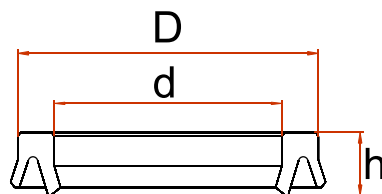

PÍSTNÍ TĚSNĚNÍ K606

Popis	D x d x zástavba / h	Zkratka	Číslo katalogu	
u-manžeta	25x 15 x 9,0/8,2	K606 HYTHANE	U.M. 25 x 15 x9,0	126025*015*09,0K606
u-manžeta	25x 17 x 6,3/5,7	K606 HYTHANE	U.M. 25 x 17 x6,3	126025*017*06,3K606
u-manžeta	30x 20 x 9,0/8,0	K606 HYTHANE	U.M. 30 x 20 x9,0	126030*020*09,0K606
u-manžeta	32x 24 x 6,3/5,7	K606 HYTHANE	U.M. 32 x 24 x6,3	126032*024*06,3K606
u-manžeta	35x 25 x 8,0/7,3	K606 HYTHANE	U.M. 35 x 25 x8,0	126035*025*08,0K606
u-manžeta	37x 21 x13,0/11,8	K606 HYTHANE	U.M. 37 x 21 x13,0	126037*021*13,0K606
u-manžeta	40x 30 x 8,0/7,3	K606 HYTHANE	U.M. 40 x 30 x8,0	126040*030*08,0K606
u-manžeta	40x 30 x11,0/10,0	K606 HYTHANE	U.M. 40 x 30 x11,0	126040*030*11,0K606
u-manžeta	45x 35 x 8,0/7,3	K606 HYTHANE	U.M. 45 x 35 x8,0	126045*035*08,0K606
u-manžeta	50x 40 x 8,0/7,7	K606 HYTHANE	U.M. 50 x 40 x8,0	126050*040*08,0K606
u-manžeta	55x 45 x 8,0/7,3	K606 HYTHANE	U.M. 55 x 45 x8,0	126055*045*08,0K606
u-manžeta	60x 45 x 11,0/10,0	K606 HYTHANE	U.M. 60 x 45 x11,0	126060*045*11,0K606
u-manžeta	63x 48 x 12,5/11,4	K606 HYTHANE	U.M. 63 x 48 x12,5	126063*048*12,5K606
u-manžeta	63x 53 x 8,0/7,3	K606 HYTHANE	U.M. 63 x 53 x8,0	126063*053*08,0K606
u-manžeta	63x 53 x13,0/11,8	K606 HYTHANE	U.M. 63 x 53 x13,0	126063*053*13,0K606
u-manžeta	65x 55 x 8,0/7,3	K606 HYTHANE	U.M. 65 x 55 x8,0	126065*055*08,0K606
u-manžeta	70x 55 x 11,0/10,0	K606 HYTHANE	U.M. 70 x 55 x11,0	126070*055*11,0K606
u-manžeta	70x 60 x 9,0/8,1	K606 HYTHANE	U.M. 70 x 60 x9,0	126070*060*09,0K606
u-manžeta	71x 61 x 7,0/6,0	K606 HYTHANE	U.M. 71 x 61 x7,0	126071*06*07,0K606
u-manžeta	75x 67 x 9,7/8,8	K606 HYTHANE	U.M. 75 x 67 x9,7	126075*067*09,7K606
u-manžeta	80x 65 x 12,5/11,4	K606 HYTHANE	U.M. 80 x 65 x12,5	126080*065*12,5K606
u-manžeta	80x 70 x 9,0/8,1	K606 HYTHANE	U.M. 80 x 70 x9,0	126080*070*09,0K606
u-manžeta	85x 75 x 9,0/8,1	K606 HYTHANE	U.M. 85 x 75 x9,0	126085*075*09,0K606
u-manžeta	100x 85 x 12,5/11,4	K606 HYTHANE	U.M.100 x 85 x12,5	126100*085*12,5K606
u-manžeta	100x 90 x 7,5/6,8	K606 HYTHANE	U.M.100 x 90 x7,5	126100*090*07,5K606
u-manžeta	110x100 x 9,0/8,0	K606 HYTHANE	U.M.110 x100 x9,0	126110*100*09,0K606
u-manžeta	125x105 x16,0/14,5	K606 HYTHANE	U.M 125 x105 x16,0	126125*105*16,0K606
u-manžeta	150x130 x16,0/14,5	K606 HYTHANE	U.M 150 x130 x16,0	126150*130*16,0K606
u-manžeta	150x140 x15,0/13,6	K606 HYTHANE	U.M 150 x140 x15,0	126150*140*15,0K606
u-manžeta	160x140 x20,0/18,2	K606 HYTHANE	U.M 160 x140 x20,0	126160*140*20,0K606
u-manžeta	200x180 x16,0/14,5	K606 HYTHANE	U.M 200 x180 x16,0	126200*180*16,0K606